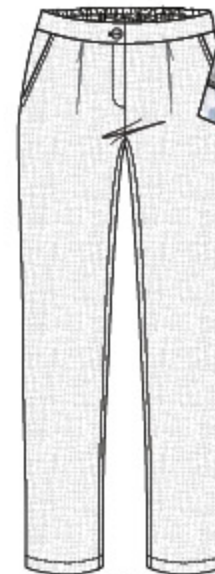

21162
White,
also available in
Indigo, Sand