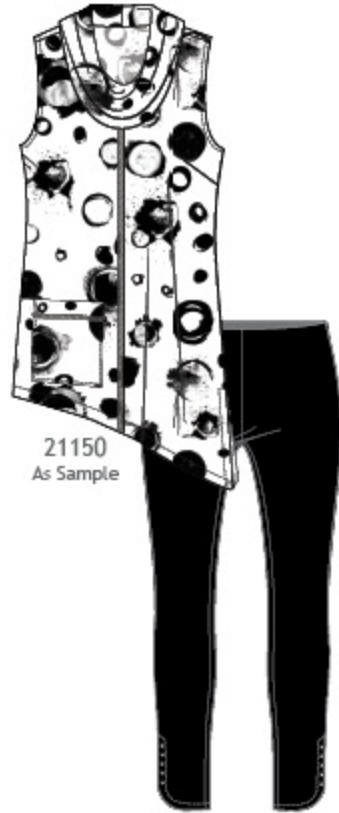

Sizes : XS-S-M-L-XL-XXL

Except for jeans pant, size: 4 to 16

• Suggested matching colors from our **BASIC T-Shirt** program: Black, Off white

Sizes : XS-S-M-L-XL-XXL

Except for jeans pant, size: 4 to 16

21900
As sample

21133
As sample

21502
Off white

21132
As sample

21131
As sample

21162
White,
also available in
Indigo, Sand

21130
As sample

- Suggested matching colors from our **BASIC BOTTOM** program: Red, White jeans
- Suggested matching colors from our **BASIC T-Shirt** program: White, Black, Red

Sizes : XS-S-M-L-XL-XXL

Except for jeans pant, size: 4 to 16

21150
As Sample

21122
Black

21151
As Sample

21152
As Sample

21153
As Sample

21154
As sample