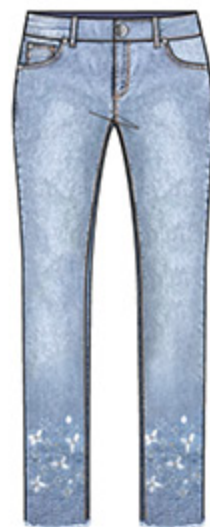

CAPRI
(inseam 63cm)
HIGH rise
slim fit

High Rise
Slim Fit

21210
Royal

21211
White

21212
White

21213
As Sample

21214
Lime

21215
White

21216
White

21217
White

Hand painted

Cotton Jersey

95% Cotton, 5% Elastane

WHITE

BLACK

ROYAL