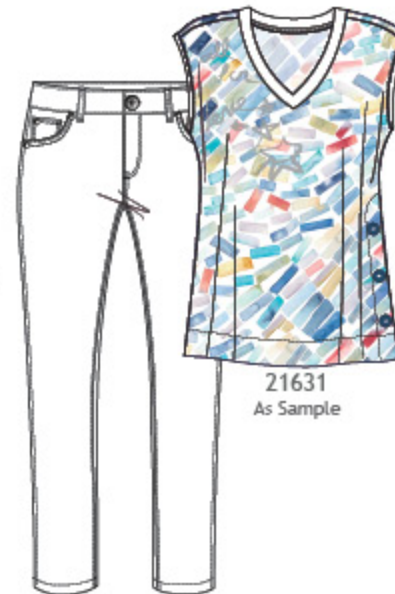

Sizes : XS-S-M-L-XL-XXL

Except for jeans pant, size: 4 to 16

21635
As Sample

21502
White

21502
Royal

21500
White

21639
As Sample

21636
As Sample

21630
As Sample

21903
As sample

21950
As Sample

Crop Pants
(inseam 71cm)
mid rise, slim fit
21201
Royal

21633
As Sample

21632
As Sample

21631
As Sample

21307
White