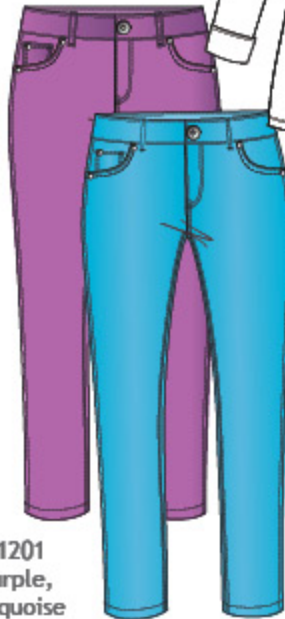

21201
Purple,
Turquoise